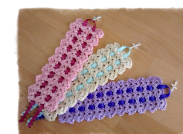

Dear Friends,

My handwork is created with prayer, love, and in companionship with Mary, Our Lady of Tenderness.

My primary ministry to pray and prayerfully create is not to be burdensome. So I simply ask that you remember me when you may need a small item to express your love.

You may be certain prayer is lifted for you and yours daily!

May we all make room for Christ in our lives, as did Mary. When Christ finds our hearts open and available to His love, He promises, "Your hearts will rejoice with a joy no one can take from you" (Jn 16:22).

God's peace to your hearts!

Sister Hilma

*****

CROCHETED COASTERS

100% cotton, 4" / 4.5" diameter
$ 2.50 each

Green, Teal, Red, Gray, Medium Pink, Light Pink, Yellow, Orange, Cream, White, Light Blue, Dark Rose, Light Rose

Colors Ordered: _____

_____

Please indicate which colors you would like packaged together or individually.

_____

_____

_____ :

HANDWOVEN SCARVES

$40 - $45.00

Please see website.

www.prayerfuscreations.com

*****

PEACEFUL HARP MUSIC

The sale of Lauren Mary Longo's harp music supports my eremitic call. Below are 5 of her CDs of peaceful harp music.

AngelCalls ____ Qty $12.00

Glory Be ____ Qty $12.00

Reflections ____ Qty $12.00

Miracles ____ Qty $12.00

At the Manger ____ Qty $12.00

*****

HANDCRAFTED Shea Butter SOAPS

Fleur-de-lis ____ Qty $5.00

Dove of Peace ____ Qty $5.00

Goodwill to All /
Peace on Earth ____ Qty $5.00

Christmas Angel ____ Qty $5.00

Bee and Blossom ____ Qty $5.00

Humming Bird ____ Qty $5.00

*****

NOTE CARDS

$10.00

Pack of 10 ____ Qty

ONE-DECADE CRYSTAL ROSARY

Gift Boxed with Velvet Pouch / $10.00

FIVE-DECADE CRYSTAL ROSARY

Gift Boxed with Velvet Pouch / $25.00

COLORS:

Alexandrite / Aqua / Crystal / Light Sapphire
Peridot / rose / Topaz / Jet / Olivine

One-Decade: Color _____

Qty. _____

Five-Decade: Color _____